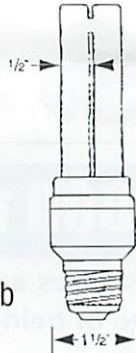

ALL
WATTAGE
S
AVAILABL
E
CALL

Screw-In Fluorescent

w/Replacement
Quad 13 Tube

13 Watt
\$14.85 EA.

NEW

PANASONIC

(REPLACES PHILIPS SLS)

- 10,000 Hrs. Lamp
- Low Profile Electronic Light Bulb