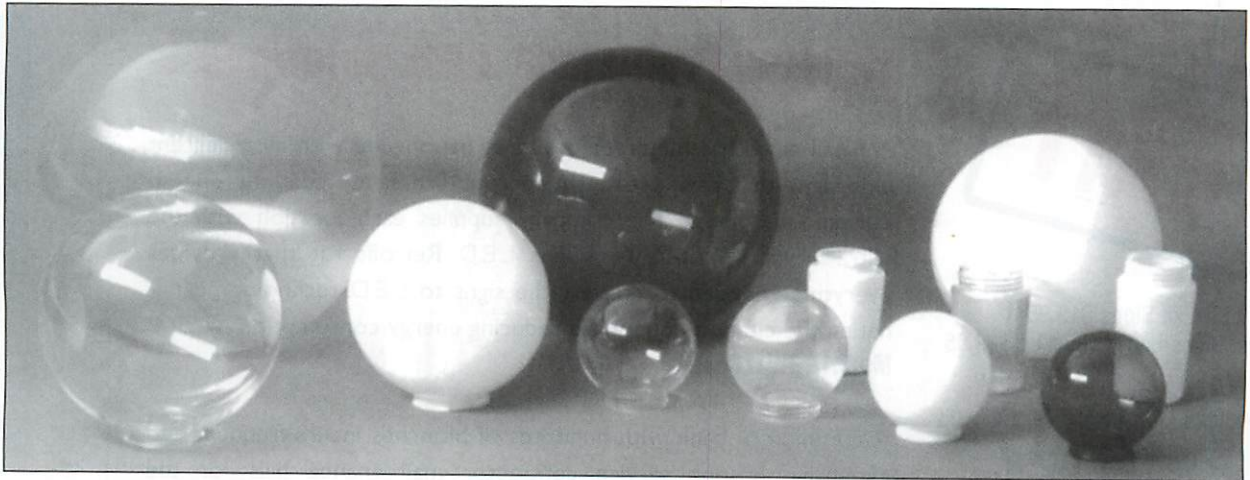

(Industry Standard Sizes)

Jars

- Lip or threaded polycarbonate
- Clear prismatic or white
- Available in 5-3/4", 6-1/4", 7-1/4" and 8-1/2"

Balls

- Lip or threaded acrylic
- Clear, clear prismatic, white or bronze
- Available in 6" diameter

Globes

- Lip or open acrylic
- Clear, clear prismatic, white or bronze
- Available in 8", 10", 12", 16" or 18" diameter
- Larger size also available

Acorn

- Clear flemish polycarbonate
- 16" height with 5-1/4" open

ATLAS Fixture Replacement Lenses & Custom Cut Lenses

When ordering **Replacement Lenses** for ATLAS fixtures, please specify model number and other necessary descriptions of lens, i.e.:

ALP-1011, clear prismatic drum or ALP-WRAP, 4 light, white acrylic, prismatic lens.

Also available are the **Flat Acrylic Lenses** for our ALP-WOOD series fixtures.

Custom Cut Lenses for ATLAS fixtures or yours. [Send sample fixture or a drawing with measurements.](#) Flat lenses available include:

Clear Acrylic, Clear Lexan, Clear Matt Acrylic, Clear Ice Acrylic, Clear Prismatic Acrylic, White Prismatic Acrylic and Bronze Acrylic.