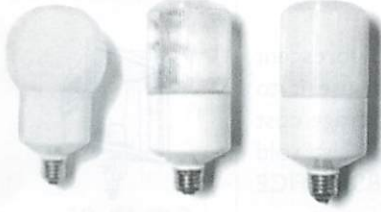

FOR FASTEST SERVICE, PLEASE CALL

TOLL FREE 1-800-272-BULB (2852)

PRICES SUBJECT TO CHANGE WITHOUT NOTICE.

FLOURESCENT LAMPS AND BALLASTS

ATLAS LIGHTING
1-800-272-BULB

Q-LUX COMPACT FLUORESCENTS

Perfect for a hanging ceiling fixture. Three diffusers to choose from, white and clear tubulars and a white globe. Available in a 13 watt quad.