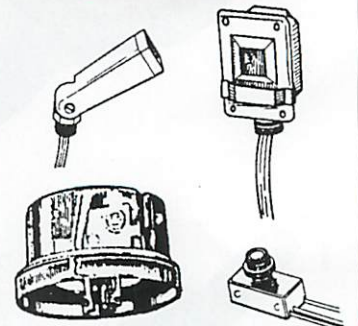

PHOTOELECTRONIC SWITCHES

FOR FASTEST SERVICE, PLEASE CALL TOLL FREE 1-800-272-BULB (28)