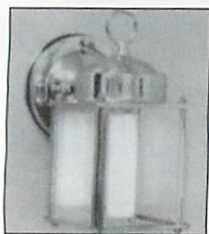

ALP-WL

7 or quad 13 watt fluorescent

Antique or polished brass w/clear glass lens and acrylic lens options