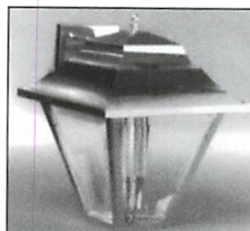

ALP-LWCB

13 or dual 13 watt fluorescent

Large polished or antique brass coach with clear beveled glass lens or other acrylic lens options