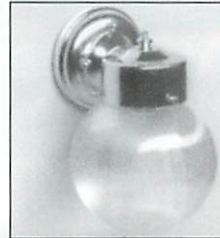

ALP-WSC

7, 9, 13 or quad 13 watt fluorescent
Polycarbonate housing with lip fitter acrylic ball or jar

ALP-WSCB

7, 9, 13 or quad 13 watt fluorescent
Brass housing with lip fitter ball or jar

ALP-WG

7, 9, 13 or quad 13 watt fluorescent
Aluminum housing with threaded acrylic ball or jar