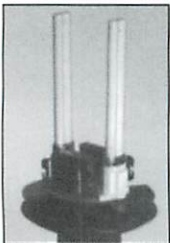

ALP-LCPT

13 or dual 13 watt fluorescent

HPS-COACH

50 or 70 watt high pressure sodium
Large black polypropylene coach with acrylic lens

ALP-LCPTB

Dual 13 watt fluorescent

Large polished or antique brass coach with clear beveled glass or other acrylic lens options