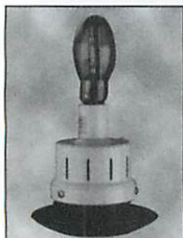

HPS-POST

35, 50, 70, 100 or 150 high pressure sodium
Post top fitter lamp included