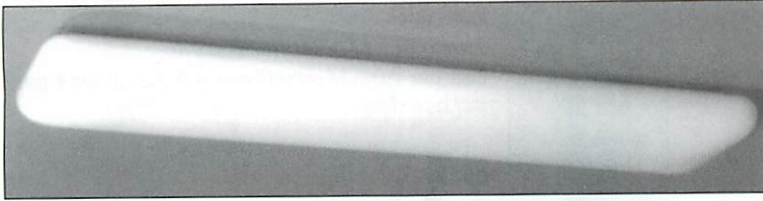

FLOURESCENT

OPTIONS AVAILABLE

CUSTOM PAINT

PHOTOCELL

HIGH POWER FACTOR

ELECTRONIC BALLAST

LAMPS NOT INCLUDED

AVAILABLE IN INCANDESCENT (bulb not included)

ALP-1x4

Dual F40 watt fluorescent

ALP-2x4

Quad F40 watt fluorescent

White pan and white acrylic puff lens