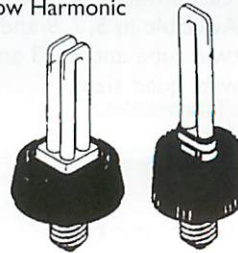

ALL
WATTAGE
S
AVAILABL
E
CALL

Screw-In Fluorescent

w/Replacement
Quad 13 Tube

13 Watt
$14.85 EA.

NEW