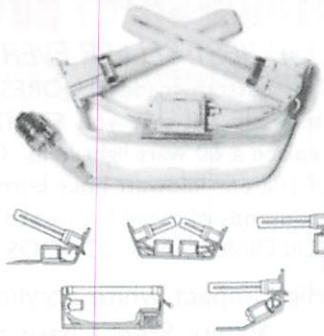

FOR FASTEST SERVICE, PLEASE CALL

TOLL FREE 1-800-272-BULB (2852)

PRICES SUBJECT TO CHANGE WITHOUT NOTICE.

FLOURESCENT LAMPS AND BALLASTS

ATLAS LIGHTING
1-800-272-BULB

Q-LUX COMPACT FLUORESCENTS

Perfect for a hanging ceiling fixture. Three diffusers to choose from, white and clear tubulars and a white globe. Available in a 13 watt quad.