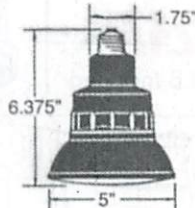

FASTEST SERVICE, PLEASE CALL

TOLL FREE 1-800-272-BULB (2852)

PRICES SUBJECT TO CHANGE WITHOUT NOTICE.