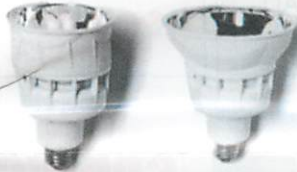

OMNI/FLOOD

Perfect for ceiling downlights. Available with 2 reflectors and 3 optional lenses.

OMNI/FLOOD WET LOCATION

All the special features and benefits of our Omni/Flood plus the advantage of being U.L. listed for wet locations.

ProLight now offers the powerful OmniFlood QCR38 series U.L. listed for wet locations. It has all the benefits of the new generation Omni/Flood with its **50% increase** in light output from a specially designed reflector. And, the long life ballast will last through 10 replaceable 13 watt quad compact fluorescent bulbs, giving a total life of up to **100,000 hours**. **The Omni/Flood Wet Location is U.L. approved for outside applications where moisture or damp conditions are a concern.**

The appearance of the Wet Location series is different in that it comes in black rather than the traditional white. The real difference, however, comes from the rubber seal between the ballast and the reflector, the sealing plastic around the screw shell, and a specially designed snap on ring to seal the lens.

The Wet Location Omni/Flood is available with a spot or flood lens, in regular or high power factor. It carries a **ten year limited warranty**.

SPECIFICATIONS	
Ballast Life (Hrs)	100,000
Standard Power Factor/Thd	50% / 11%
High Power Factor/Thd	92% / 21%
Input Wattage	14.50
Initial Lamp Lumens (Mfg rating)	860
Lumens/Watt (Efficacy)	59.31
U.L. Listed	Yes
Weight	1.4 lbs.
Center Beam Candle Power:	
QCR-38BFO	389
QCR-38BSO	462