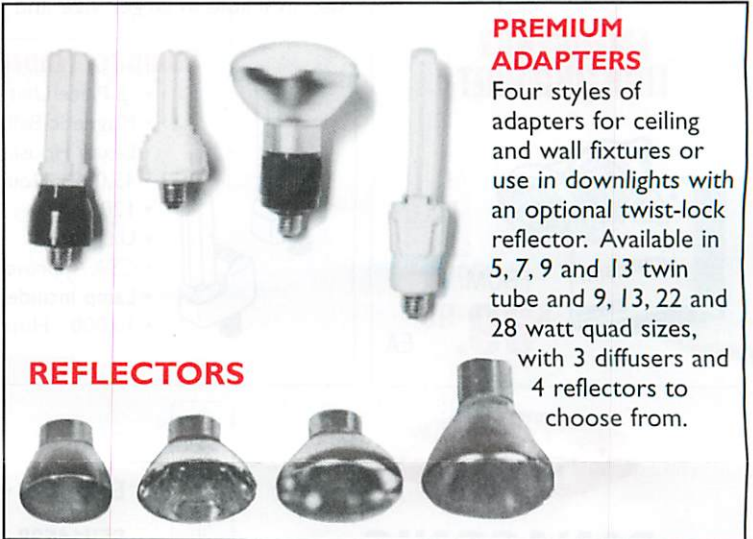

FOR FASTEST SERVICE, PLEASE CALL

TOLL FREE 1-800-272-BULB (2852)

PRICES SUBJECT TO CHANGE WITHOUT NOTICE.

FLOURESCENT LAMPS AND BALLASTS

ATLAS LIGHTING
1-800-272-BULB

Q-LUX COMPACT FLUORESCENTS

Perfect for a hanging ceiling fixture. Three diffusers to choose from, white and clear tubulars and a white globe. Available in a 13 watt quad.

EXIT RETROFIT KITS

Six ways to get compact fluorescent life and energy savings out of your existing incandescent exit signs.

ECONOMY ADAPTERS

The best way to convert ceiling and wall fixtures into compact fluorescents for the least amount of money. Available in 5, 7, 9 and 13 twin tube and 9, 13 and 22 watt quad sizes.